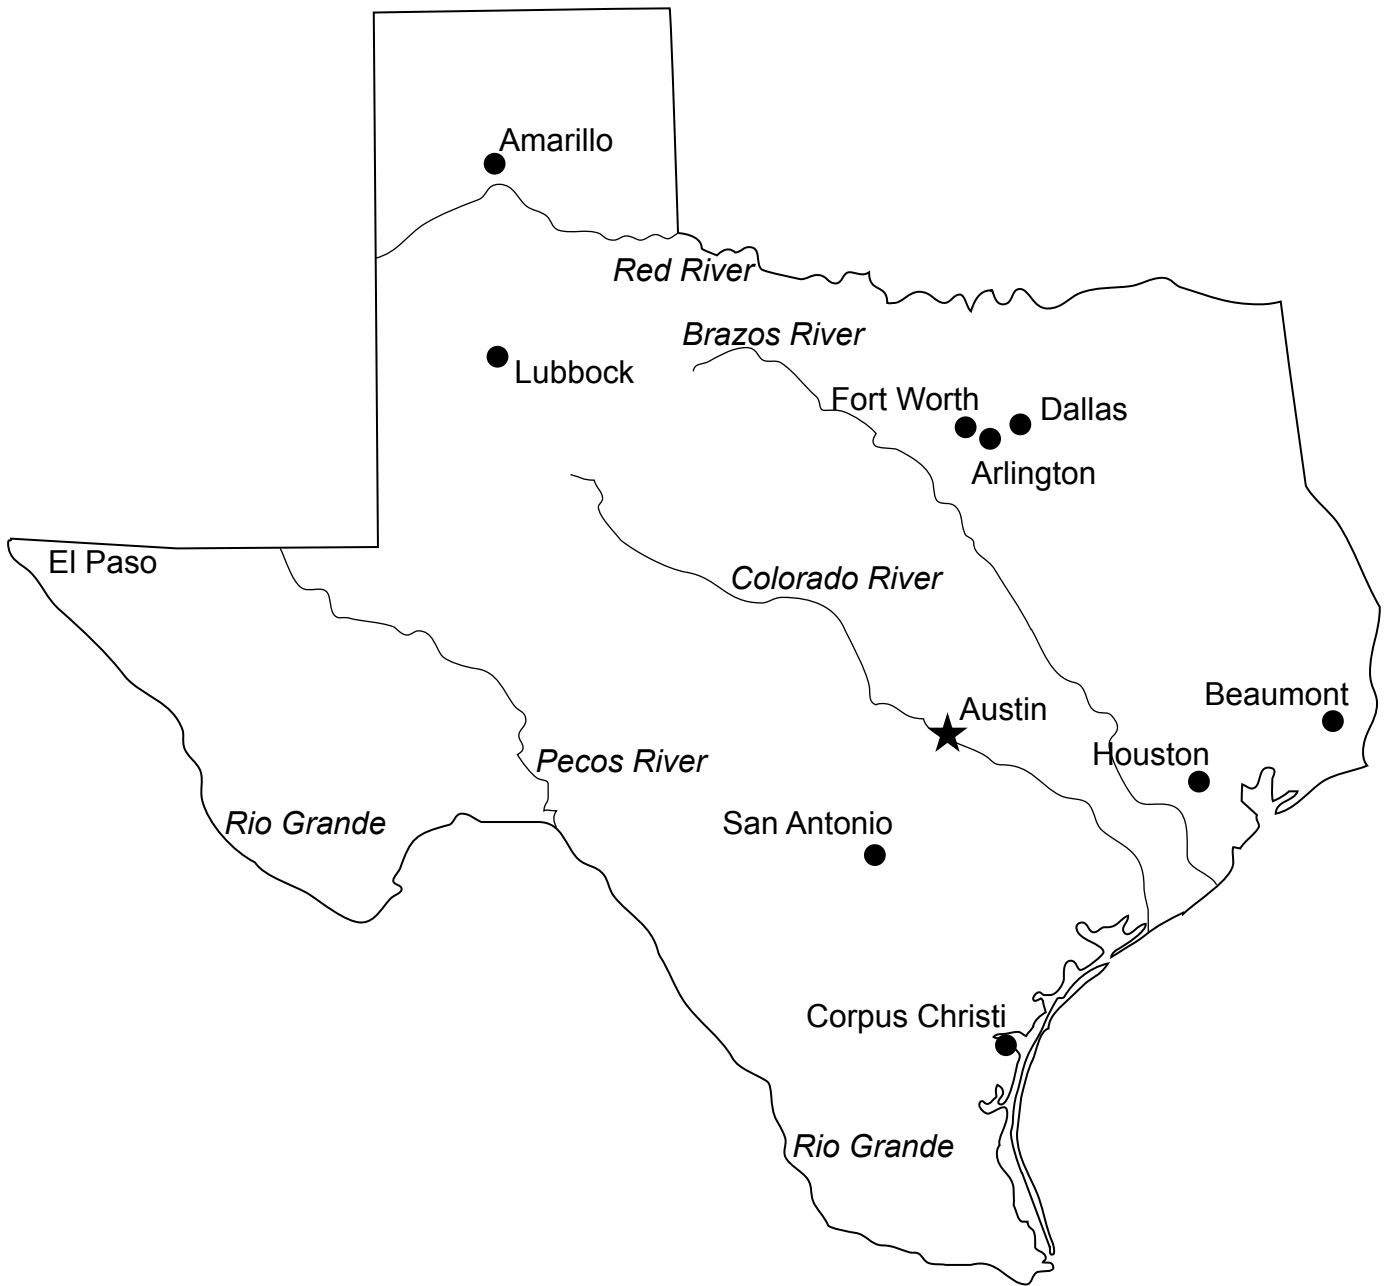

Texas

Entered the Union
December 29, 1845